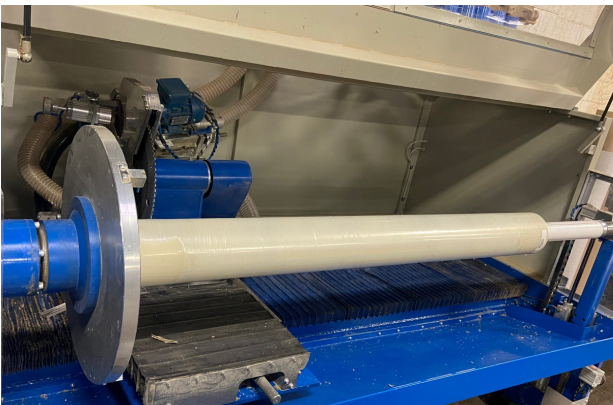

ROLL SLITTING

Using newly acquired technology, we can now slit paper rolls and masking film to a minimum of 1.5" width rolls

PAPER & FILM CONVERSION

We offer custom sized converting and stock a wide range of sizes and products for speedy delivery